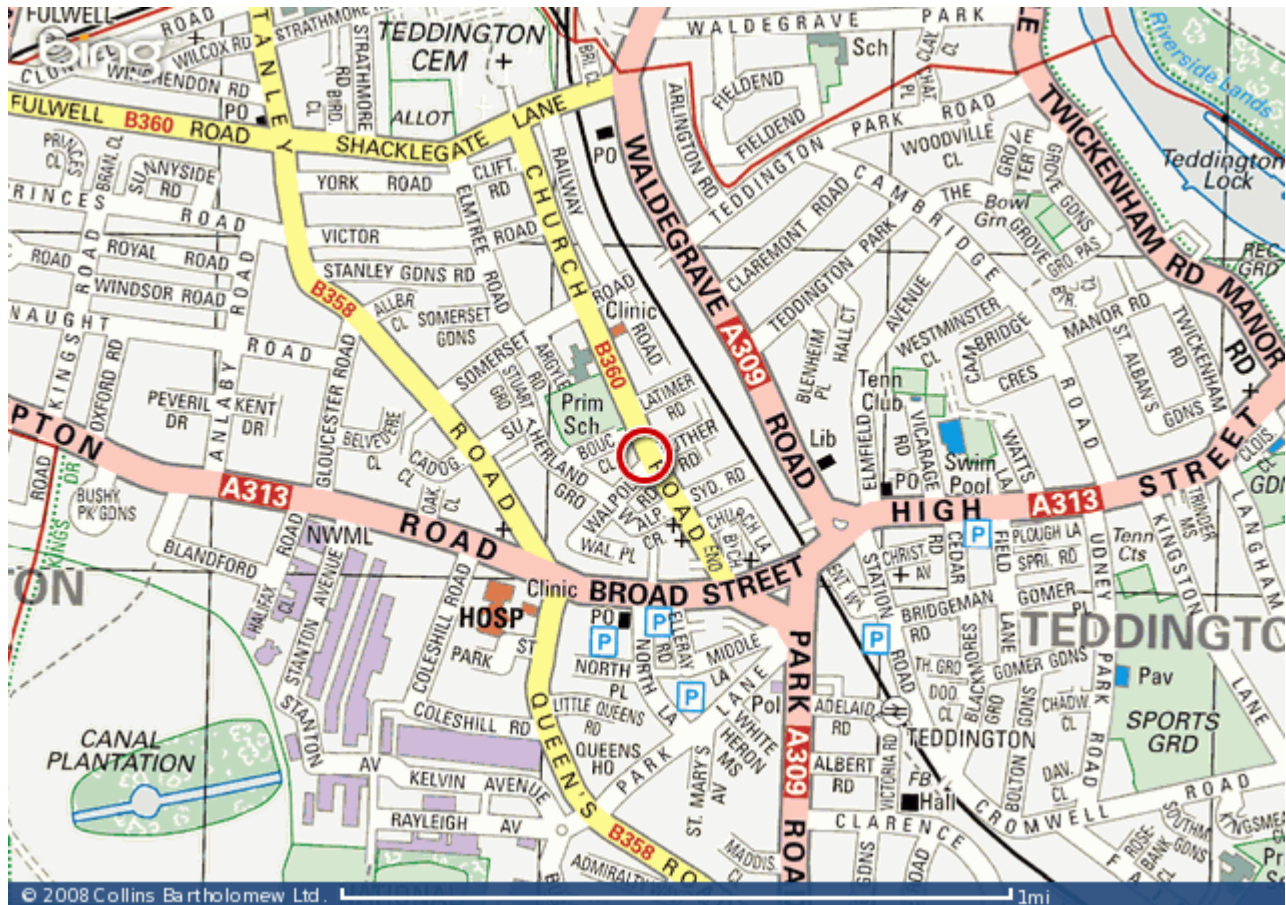

How to find us: 5, Elfin Lodge, Elfin Grove, Teddington Middx TW11 8RE

© 2008 Collins Bartholomew Ltd.
300 yards
[Terms of use](#)

By car: Elfin Grove is situated off the middle of Broad Street opposite North Lane and Tesco. Parking is limited but Tesco has a pay and display car park situated in North Lane.

Train: Teddington station is a short walk away with services to Waterloo via Kingston or Richmond (with a connection to the District Line).

Buses: 281,285, 481, 33, R68 and X26 for Broad Street